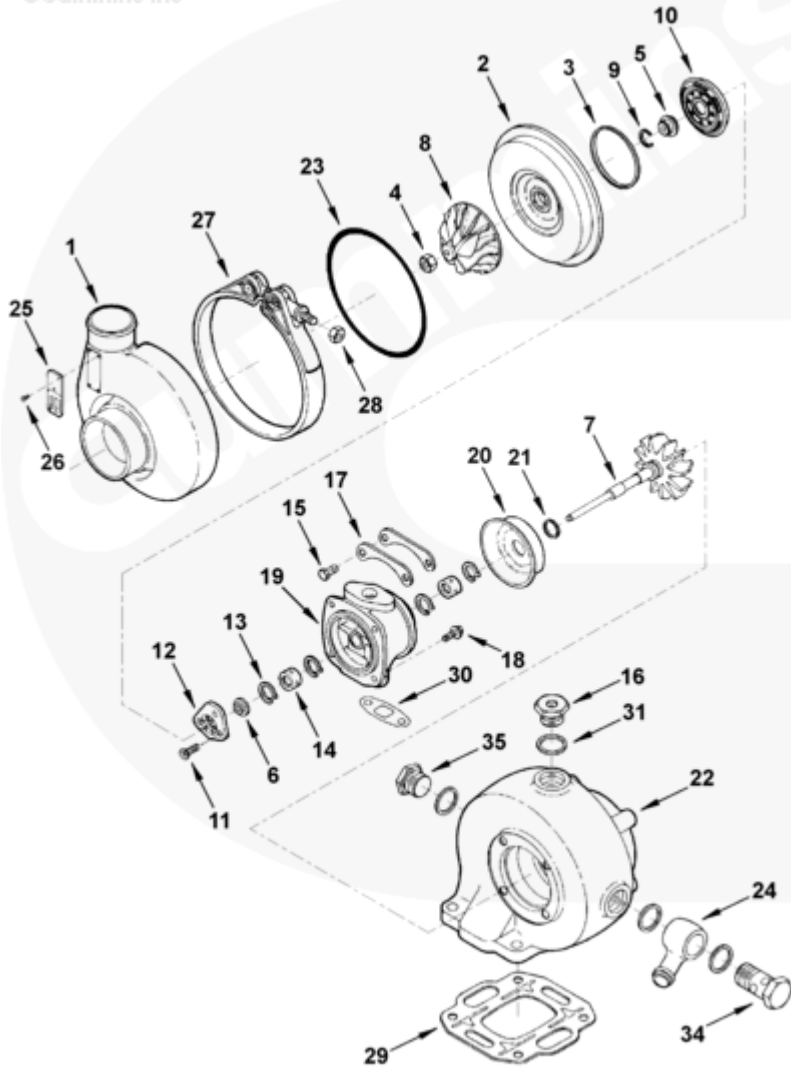

tu910ga

SMALL | MEDIUM | LARGE

Cart	Ref No	Part Number	Part Description	Required	Remarks
View My Cart					
		PP9788	Turbocharger		
<input type="checkbox"/>		3802594	Turbocharger Kit	1	H1C Wet 6BT
		3524424	Turbocharger	1	Serviced as 3802594
<input type="checkbox"/>	1	3522389	Compressor Housing	1	
<input type="checkbox"/>	2	3522801	Turbocharger Diffuser	1	
<input type="checkbox"/>	3	3502449	Rectangular Ring Seal	1	
<input type="checkbox"/>		3523755	Rotor Assembly	1	
<input type="checkbox"/>	4	3503562	Lock Nut	1	M7 X 1.00
	5	3503662	Oil Slinger	1	